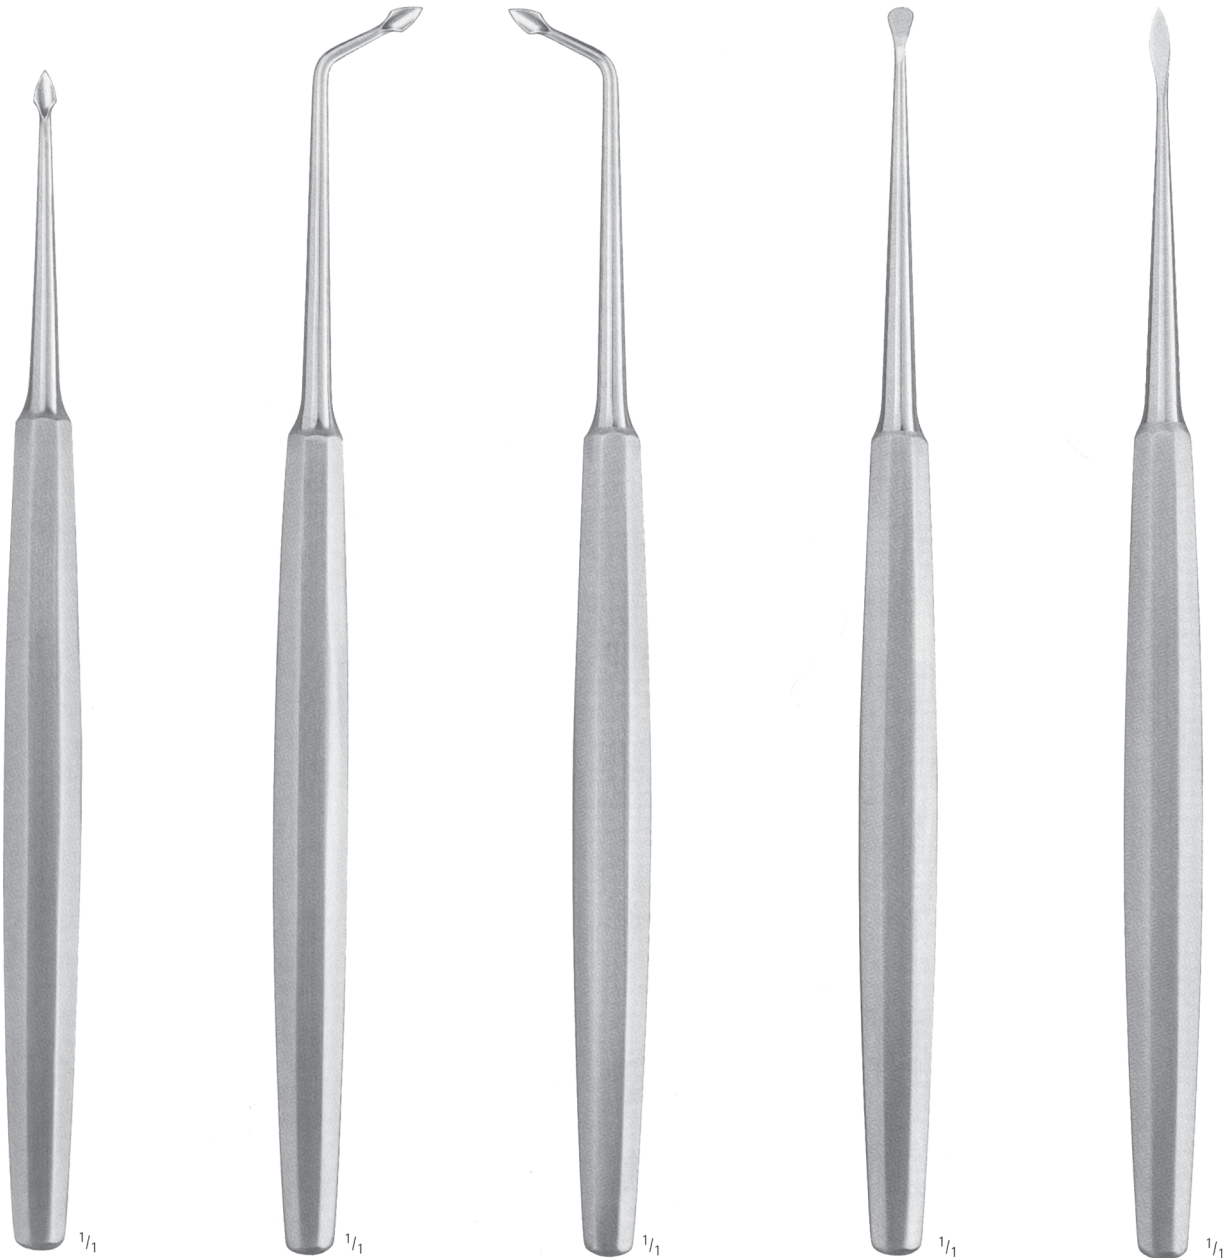

LUER-FRIEDMANN

R9640D

Bone rongeur  
145 mm, 5<sup>3</sup>/<sub>4</sub>"

R9650D

Bone cutting forceps, curved  
130 mm, 5"

R9660D

Delicate scissors, curved  
105 mm, 4 1/8"

LOCKLIN

R9670D

Gum scissors, angled to side,  
1 blade toothed  
155 mm, 6"

HALSTED-MOSQUITO

R9680D

125 mm, 5"

HEGAR-MAYO

R9690D  
Needle holder  
150 mm, 6"

R9700D  
Needle holder  
170 mm, 6<sup>3</sup>/<sub>4</sub>"

**R9710D**  
Desmotome, straight  
filigree  
160 mm, 6 1/4"

**R9720D**  
Desmotome, left  
filigree  
170 mm, 6 3/4"

**R9730D**  
Desmotome, right  
filigree  
170 mm, 6 3/4"

**R9740D**  
Alveolar curette  
170 mm, 6 3/4"

**R9750D**  
Alveolar raspatory  
170 mm, 6 3/4"