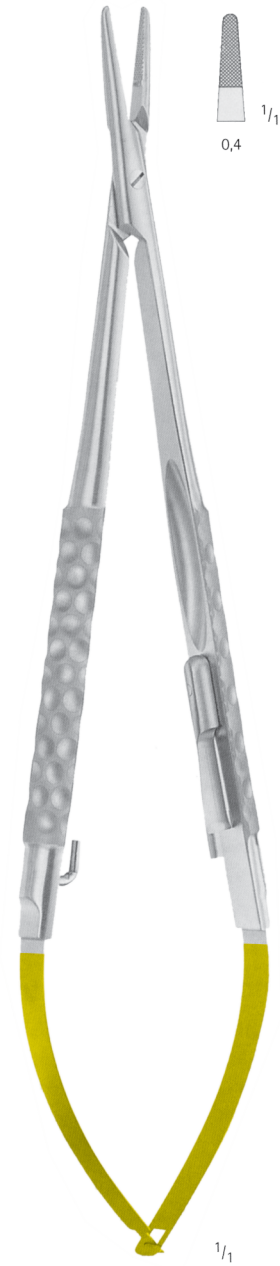

LUER-FRIEDMANN

R9640D

Bone rongeur  
145 mm, 5<sup>3</sup>/<sub>4</sub>"

R9650D

Bone cutting forceps, curved  
130 mm, 5"

R9660D

Delicate scissors, curved  
105 mm, 4 1/8"

LOCKLIN

R9670D

Gum scissors, angled to side,  
1 blade toothed  
155 mm, 6"

HALSTED-MOSQUITO

R9680D

125 mm, 5"

HEGAR-MAYO

R9690D  
Needle holder  
150 mm, 6"

R9700D  
Needle holder  
170 mm, 6<sup>3</sup>/<sub>4</sub>"

**R9710D**  
Desmotome, straight  
filigree  
160 mm, 6 1/4"

**R9720D**  
Desmotome, left  
filigree  
170 mm, 6 3/4"

**R9730D**  
Desmotome, right  
filigree  
170 mm, 6 3/4"

**R9740D**  
Alveolar curette  
170 mm, 6 3/4"

**R9750D**  
Alveolar raspatory  
170 mm, 6 3/4"