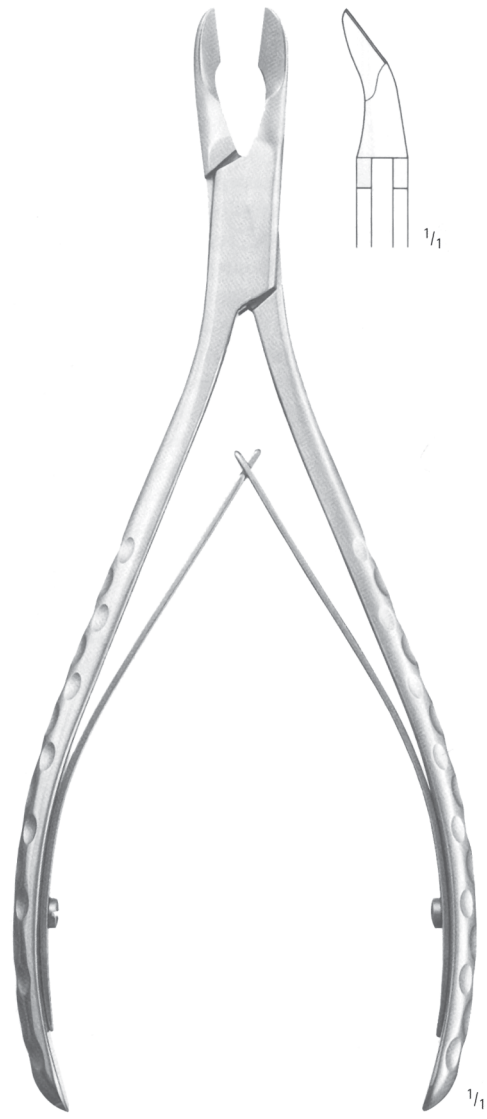

LUER-FRIEDMANN

R9640D

Bone rongeur  
145 mm, 5<sup>3</sup>/<sub>4</sub>"

R9650D

Bone cutting forceps, curved  
130 mm, 5"

R9660D

Delicate scissors, curved  
105 mm, 4 1/8"

LOCKLIN

R9670D

Gum scissors, angled to side,  
1 blade toothed  
155 mm, 6"

HALSTED-MOSQUITO

R9680D

125 mm, 5"

HEGAR-MAYO

R9690D  
Needle holder  
150 mm, 6"

R9700D  
Needle holder  
170 mm, 6<sup>3</sup>/<sub>4</sub>"

**R9710D**  
Desmotome, straight  
filigree  
160 mm, 6 1/4"

**R9720D**  
Desmotome, left  
filigree  
170 mm, 6 3/4"

**R9730D**  
Desmotome, right  
filigree  
170 mm, 6 3/4"

**R9740D**  
Alveolar curette  
170 mm, 6 3/4"

**R9750D**  
Alveolar raspatory  
170 mm, 6 3/4"