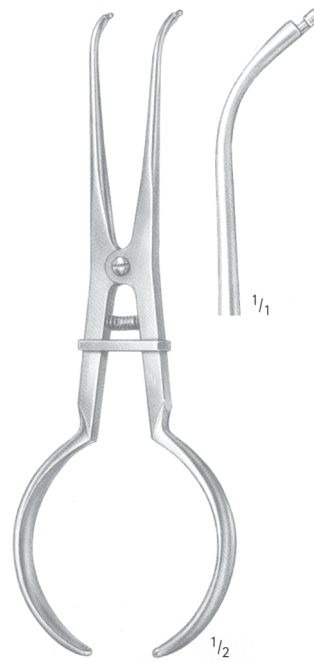

IVORY
R3040D
Rubber-dam punch
160 mm, 6 1/4"

AINSWORTH
R3050D
Rubber-dam punch
160 mm, 6 1/4"

BREWER
R3060D
Clamp forceps
170 mm, 6 3/4"

PALMER
R3070D
Clamp forceps
175 mm, 7"