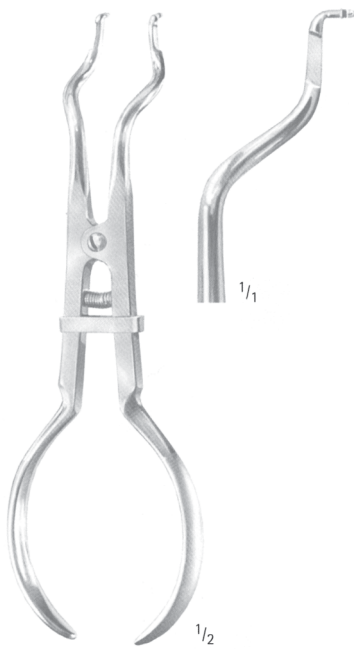

IVORY
R3040D
Rubber-dam punch
160 mm, 6 1/4"

AINSWORTH
R3050D
Rubber-dam punch
160 mm, 6 1/4"

BREWER
R3060D
Clamp forceps
170 mm, 6 3/4"

PALMER
R3070D
Clamp forceps
175 mm, 7"