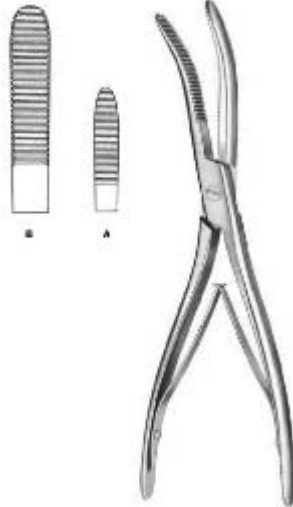

RI-6-105-15
Bandage Scissors black plastic ring with
autodavable
16 cm, 19 cm,

RI-6-106-18
Bandage Scissors black plastic rings
19 cm, 16 cm,

Plaster

Brun's
RI-6-107-24
Plaster Scissors
24 cm,

Stille-Martin
RI-6-108-23
Plaster Shears
23 cm, 27 cm, 38 cm,

Lister
RI-6-109-18
Bandage Scissors
18 cm,

Brun's
RI-6-110-24
Plaster Scissors
24 cm,

Hopkins
RI-6-111-20
Plaster Knife with wooden handle
20 cm,

Reiner
RI-6-112-18
Plaster Knife
18 cm,

Plaster

Reiner
RI-6-113-18
Plaster Knife
18 cm,

Martin
RI-6-114-21
Plaster Knife with wooden handle
21 cm,

Engel
RI-6-115-14
Plaster Saw
15.5 cm,

Hennig
RI-6-116-28
Plaster Spreader
28 cm,

Wolff
RI-6-117-18
Plaster Breaker
18 cm, 26.5 cm,