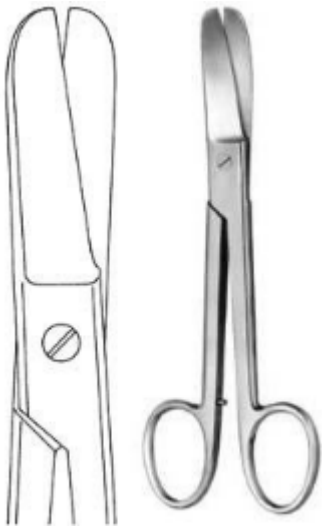

Plaster

Lorenz
RI-6-101-23
Bandage Scissors heavy pattern
23 cm,

Lister
RI-6-102-14
Bandage Scissors
14.5 cm, 18.5 cm, 20 cm,

Bergmann
RI-6-103-23
Plaster Shears
23.5 cm,

Esmarch
RI-6-104-20
Plaster Shears heavy pattern, short blades
20 cm,

RI-6-105-15
Bandage Scissors black plastic ring with
autodavable
16 cm, 19 cm,

RI-6-106-18
Bandage Scissors black plastic rings
19 cm, 16 cm,

Plaster

Brun's
RI-6-107-24
Plaster Scissors
24 cm,

Stille-Martin
RI-6-108-23
Plaster Shears
23 cm, 27 cm, 38 cm,