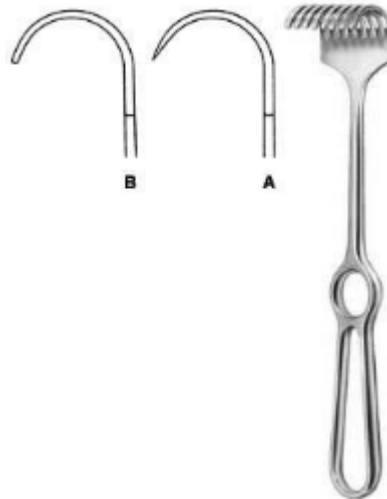

Korte
RI-5-938-08
Retractor
24.5 cm 40 x 30,