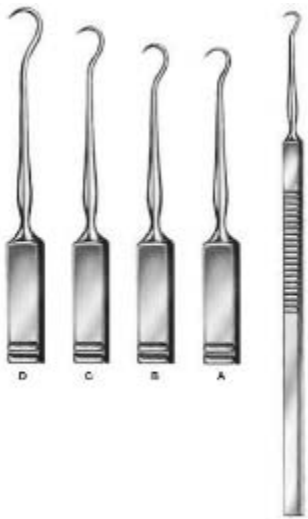

Retractors

Vickers
RI-5-901-18
Skin Hooklet
18.5 cm,

Vickers
RI-5-902-01
Bone Hooklet
17 cm,

Vickers
RI-5-903-01
Tendon Hooklet
17 cm,

Vickers
RI-5-904-02
Hooklet
16 cm,

Vickers
RI-5-905-12
Saddle Hook
14 cm,

Graefe
RI-5-906-01
Micro Hooklet
15 cm,

Retractors

RI-5-907-01

Skin Hook

16 cm Fig. 1, 16 cm Fig. 2, 16 cm Fig. 3, 16 cm Fig. 4,

O Connor

RI-5-908-16

Skin Hook

16 cm,

Guthrie

RI-5-909-01

Skin Hook

15.5 cm,

RI-5-910-01

Hooklet

16.5 cm,

Parker-Langenbeck
RI-5-972-00
Retractor
21.5 cm Fig. 1 = 21x15mm, 21.5 cm Fig. 1 = 40x15mm, 21.5 cm Fig. 2 = 25x15mm, 21.5 cm Fig. 2 = 45x15mm,

Alm
RI-5-973-07
Wound Spreaders, self-retaining
7 cm,

Alm
RI-5-974-07
Wound Spreaders, self-retaining
7 cm,