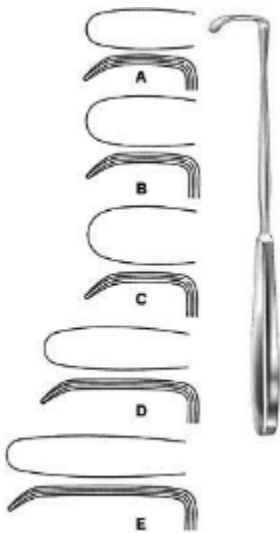

Retractors

RI-5-931-04
Hooklet
16.5 cm,

Volkmann
RI-5-932-01
Retractor
21.5 cm,

Volkmann
RI-5-933-01
Retractor
22 cm, 21.5 cm,

Kocher
RI-5-934-01
Retractor
22 cm,

Martin
RI-5-935-02
Retractor
22.5 cm,

Ollier
RI-5-936-03
Retractor
23 cm 36 x 30, 23 cm 36 x 60,

Retractors

Wassmund
RI-5-937-02
Retractor
20.5 cm 33 x 21,

Korte
RI-5-938-08
Retractor
24.5 cm 40 x 30,

Israel
RI-5-939-04
Retractor
25.5 cm,

Langenbeck
RI-5-940-01
Retractor
22.5 cm 30 x 11 mm, 22.5 cm 30 x 14 mm, 22.5 cm 30 x 16 mm, 22.5 cm 40 x 11 mm, 22.5 cm 50 x 11 mm,

Langenbeck
RI-5-942-21
Retractor
21 cm 65 x 20 mm,

Langenbeck
RI-5-943-21
Retractor
22.5 cm 85 x 15 mm,

Retractors

Lahey
RI-5-944-19
Retractor
19.5 cm 36 x 19 mm,

Little
RI-5-945-20
Retractor
20 cm 13 x 15 mm,

Retractors

Gosset
RI-5-975-22
Abdominal Retractor
18.5 cm,

Balfour-Baby
RI-5-976-00
Abdominal Retractor spreading 90mm, 1
central blade 24 x 20mm
12.5 cm,

Balfour
RI-5-977-00
Abdominal Retractor spreading 180mm,
lateral blades 70 x 35mm, 1 central blade
20 cm,