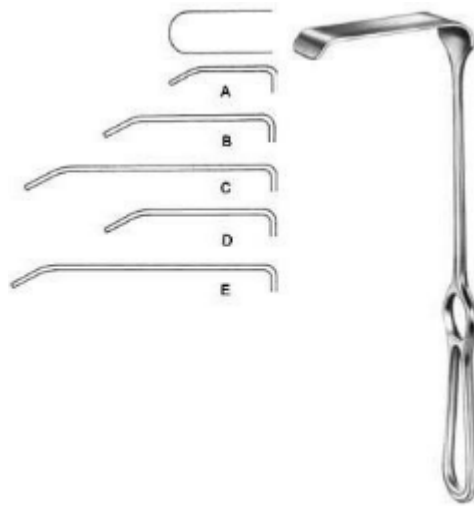

Retractors

Wassmund
RI-5-937-02
Retractor
20.5 cm 33 x 21,

Korte
RI-5-938-08
Retractor
24.5 cm 40 x 30,

Israel
RI-5-939-04
Retractor
25.5 cm,

Langenbeck
RI-5-940-01
Retractor
22.5 cm 30 x 11 mm, 22.5 cm 30 x 14 mm, 22.5 cm 30 x 16 mm, 22.5 cm 40 x 11 mm, 22.5 cm 50 x 11 mm,

Langenbeck
RI-5-942-21
Retractor
21 cm 65 x 20 mm,

Langenbeck
RI-5-943-21
Retractor
22.5 cm 85 x 15 mm,

Retractors

Lahey
RI-5-944-19
Retractor
19.5 cm 36 x 19 mm,

Little
RI-5-945-20
Retractor
20 cm 13 x 15 mm,

Kocher
RI-5-946-18
Retractor
23 cm 43 x 18 mm, 23 cm 53 x 20 mm, 23 cm 63 x 25 mm, 23 cm 77 x 30 mm, 23 cm 78 x 40 mm,

Kocher-Langenbeck
RI-5-947-01
Retractor
21.5 cm 25 x 6 mm, 21.5 cm 35 x 8 mm, 21.5 cm 35 x 11 mm, 21.5 cm 35 x 15 mm, 21.5 cm 40 x 11 mm, 21.5 cm 55 x 11 mm, 21.5 cm 70 x 14 mm, 21.5 cm 80 x 12 mm,

Retractors

Gosset
RI-5-975-22
Abdominal Retractor
18.5 cm,

Balfour-Baby
RI-5-976-00
Abdominal Retractor spreading 90mm, 1
central blade 24 x 20mm
12.5 cm,

Balfour
RI-5-977-00
Abdominal Retractor spreading 180mm,
lateral blades 70 x 35mm, 1 central blade
20 cm,