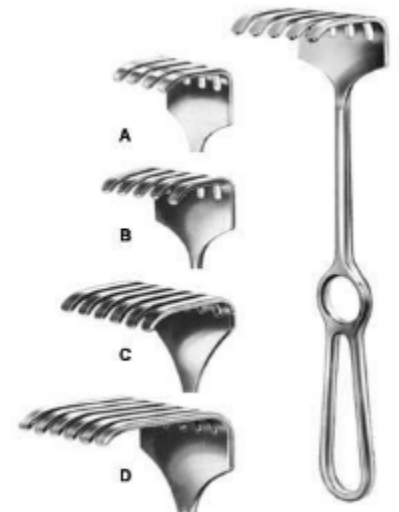

Cushing
RI-5-927-08
Saddle Hook 8 mm to 18 mm wide
24 cm,

Brom
RI-5-928-01
Vein Hook
19.5 cm,

Strandell-Stille
RI-5-929-01
Hooklet
19 cm Fig. 1, 19 cm Fig. 2,

Klapp
RI-5-930-01
Retractor 12 x 6, 12 x 11, 15 x 11
17.5 cm,

Retractors

RI-5-931-04
Hooklet
16.5 cm,

Volkmann
RI-5-932-01
Retractor
21.5 cm,

Volkmann
RI-5-933-01
Retractor
22 cm, 21.5 cm,

Kocher
RI-5-934-01
Retractor
22 cm,

Martin
RI-5-935-02
Retractor
22.5 cm,

Ollier
RI-5-936-03
Retractor
23 cm 36 x 30, 23 cm 36 x 60,

Retractors

Wassmund
RI-5-937-02
Retractor
20.5 cm 33 x 21,

Korte
RI-5-938-08
Retractor
24.5 cm 40 x 30,

Israel
RI-5-939-04
Retractor
25.5 cm,

Langenbeck
RI-5-940-01
Retractor
22.5 cm 30 x 11 mm, 22.5 cm 30 x 14 mm, 22.5 cm 30 x 16 mm, 22.5 cm 40 x 11 mm, 22.5 cm 50 x 11 mm,

Retractors

Gosset
RI-5-975-22
Abdominal Retractor
18.5 cm,

Balfour-Baby
RI-5-976-00
Abdominal Retractor spreading 90mm, 1
central blade 24 x 20mm
12.5 cm,

Balfour
RI-5-977-00
Abdominal Retractor spreading 180mm,
lateral blades 70 x 35mm, 1 central blade
20 cm,