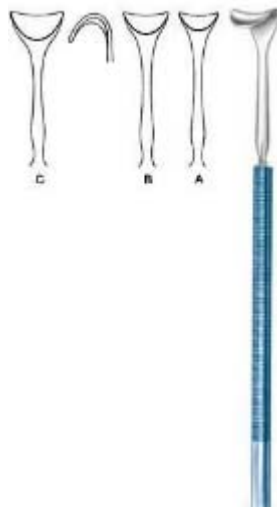

Retractors

Vickers
RI-5-901-18
Skin Hooklet
18.5 cm,

Vickers
RI-5-902-01
Bone Hooklet
17 cm,

Vickers
RI-5-903-01
Tendon Hooklet
17 cm,

Vickers
RI-5-904-02
Hooklet
16 cm,

Vickers
RI-5-905-12
Saddle Hook
14 cm,

Graefe
RI-5-906-01
Micro Hooklet
15 cm,

Retractors

RI-5-907-01

Skin Hook

16 cm Fig. 1, 16 cm Fig. 2, 16 cm Fig. 3, 16 cm Fig. 4,

O Connor

RI-5-908-16

Skin Hook

16 cm,

Guthrie

RI-5-909-01

Skin Hook

15.5 cm,

RI-5-910-01

Hooklet

16.5 cm,

Retractors

Gosset
RI-5-975-22
Abdominal Retractor
18.5 cm,

Balfour-Baby
RI-5-976-00
Abdominal Retractor spreading 90mm, 1
central blade 24 x 20mm
12.5 cm,

Balfour
RI-5-977-00
Abdominal Retractor spreading 180mm,
lateral blades 70 x 35mm, 1 central blade
20 cm,