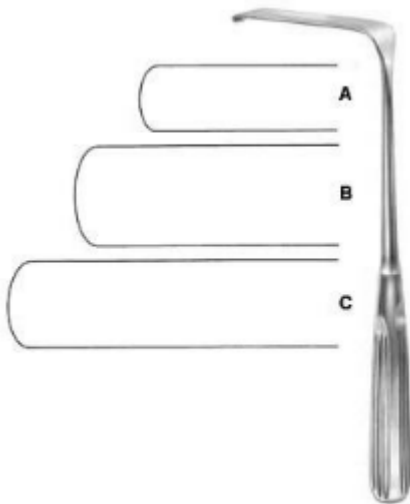

Sauerbruch
RI-5-965-01

Retractor
22.5 cm 50 x 15mm, 22.5 cm 63 x 23mm, 22.5 cm 80 x 20mm,