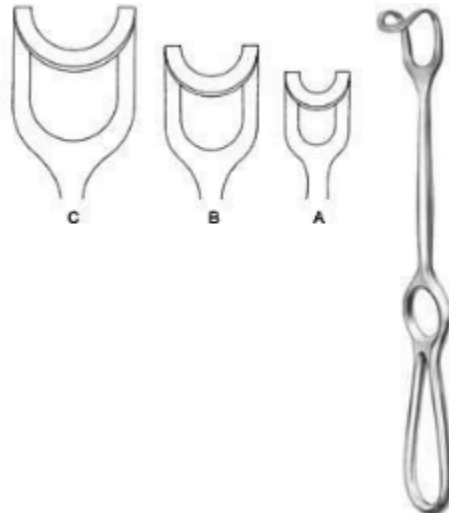

Kocher
RI-5-946-18
Retractor
23 cm 43 x 18 mm, 23 cm 53 x 20 mm, 23 cm 63 x 25 mm, 23 cm 77 x 30 mm, 23 cm 78 x 40 mm,

Kocher-Langenbeck
RI-5-947-01
Retractor
21.5 cm 25 x 6 mm, 21.5 cm 35 x 8 mm, 21.5 cm 35 x 11 mm, 21.5 cm 35 x 15 mm, 21.5 cm 40 x 11 mm, 21.5 cm 55 x 11 mm, 21.5 cm 70 x 14 mm, 21.5 cm 80 x 12 mm,

Kocher-Langenbeck
RI-5-948-01
Retractor
21.5 cm 25 x 10 mm, 21.5 cm 40 x 13 mm, 21.5 cm 60 x 13 mm, 21.5 cm 40 x 18 mm, 21.5 cm 60 x 18 mm, 21.5 cm 85 x 18 mm, 21.5 cm 60 x 25 mm, 21.5 cm 85 x 25 mm,

Kocher
RI-5-949-01
Retractor
21.5 cm 22 x 12 mm, 21.5 cm 24 x 14 mm,

Retractors

Kocher
RI-5-950-01

Retractor

22 cm 42 x 10 mm, 22 cm 42 x 15 mm, 22 cm 43 x 20 mm,

Middeldorpf
RI-5-951-01

Retractor

21.5 cm 18 x 17 mm, 23 cm 25 x 22 mm, 24.5 cm 30 x 31 mm,

Doyen-Stille
RI-5-952-01