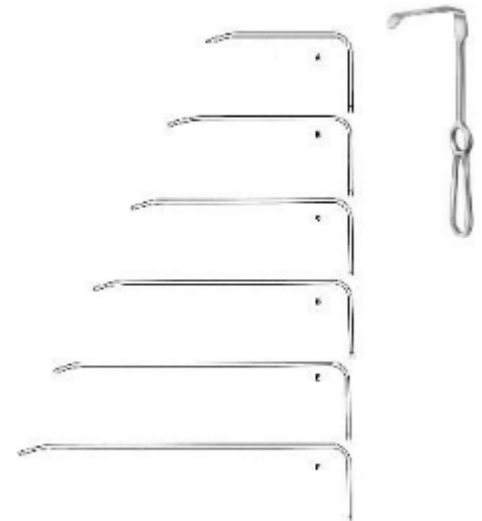

Coryllos
RI-5-960-01
Retractor
24 cm 85 x 22 mm, 24 cm 108 x 43 mm, 24 cm 119 x 65 mm,

Davidson
RI-5-961-01
Retractor
19 cm 80 x 54 mm, 18.5 cm 80 x 95 mm,

Retractors

Sauerbruch
RI-5-962-25

Retractor
25.5 cm 127 x 38 mm,

Brunner
RI-5-963-08

Retractor
25.5 cm 84 x 20 mm, 25.5 cm 104 x 25 mm, 25.5 cm 124 x 30 mm, 25.5 cm 130 x 30 mm, 25.5 cm 144 x 30 mm, 25.5 cm 160 x 30 mm, 25.5 cm 164 x 30 mm,

Brunner
RI-5-964-08

Retractor
25.5 cm 82 x 20 mm, 25.5 cm 102 x 20 mm, 25.5 cm 122 x 25 mm, 25.5 cm 140 x 25 mm, 25.5 cm 162 x 30 mm, 25.5 cm 182 x 30 mm,