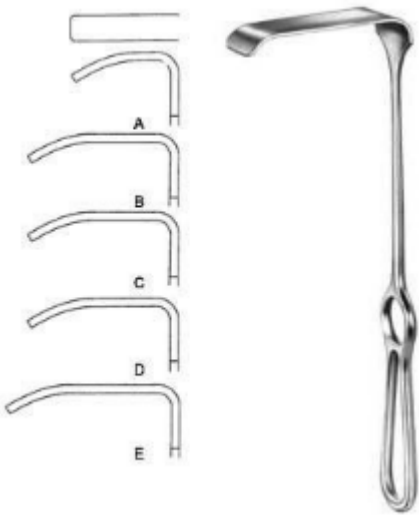

Retractors

Wassmund
RI-5-937-02
Retractor
20.5 cm 33 x 21,

Korte
RI-5-938-08
Retractor
24.5 cm 40 x 30,

Israel
RI-5-939-04
Retractor
25.5 cm,

Langenbeck
RI-5-940-01
Retractor
22.5 cm 30 x 11 mm, 22.5 cm 30 x 14 mm, 22.5 cm 30 x 16 mm, 22.5 cm 40 x 11 mm, 22.5 cm 50 x 11 mm,

Langenbeck
RI-5-942-21
Retractor
21 cm 65 x 20 mm,

Langenbeck
RI-5-943-21
Retractor
22.5 cm 85 x 15 mm,

Retractors

Lahey
RI-5-944-19
Retractor
19.5 cm 36 x 19 mm,

Little
RI-5-945-20
Retractor
20 cm 13 x 15 mm,

Kocher
RI-5-946-18
Retractor
23 cm 43 x 18 mm, 23 cm 53 x 20 mm, 23 cm 63 x 25 mm, 23 cm 77 x 30 mm, 23 cm 78 x 40 mm,

Kocher-Langenbeck
RI-5-947-01
Retractor
21.5 cm 25 x 6 mm, 21.5 cm 35 x 8 mm, 21.5 cm 35 x 11 mm, 21.5 cm 35 x 15 mm, 21.5 cm 40 x 11 mm, 21.5 cm 55 x 11 mm, 21.5 cm 70 x 14 mm, 21.5 cm 80 x 12 mm,

Retractors

Gosset
RI-5-975-22
Abdominal Retractor
18.5 cm,

Balfour-Baby
RI-5-976-00
Abdominal Retractor spreading 90mm, 1
central blade 24 x 20mm
12.5 cm,

Balfour
RI-5-977-00
Abdominal Retractor spreading 180mm,
lateral blades 70 x 35mm, 1 central blade
20 cm,