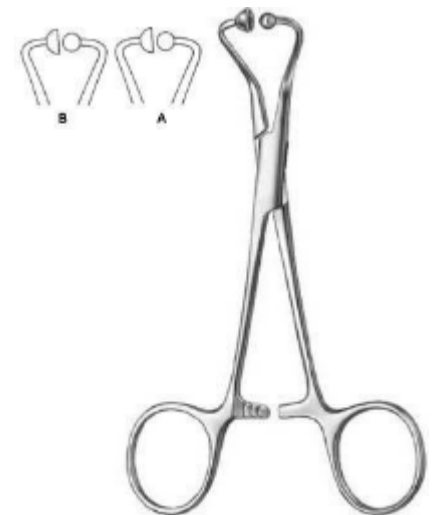

Backhaus
RI-5-705-11
Towel Clamp
11.5 cm,

Backhaus
RI-5-706-08
Towel Clamp
9 cm, 11.5 cm, 13 cm, 16 cm,

Towel & Tubing Clamps

Peers-Bertram modif.

RI-5-707-15

Towel Clamp wide jaw for tube fixation
15.5 cm,

R?der

RI-5-708-13

Towel Clamp
13.5 cm,

Lorna

RI-5-709-10

Towel Clamp fine serrated, wide jaw
9.5 cm, 13 cm,

Bernhard

RI-5-710-16

Towel Clamp
16.5 cm,

Tohoku

RI-5-711-10

Towel Clamp
10.5 cm blunt, 13.5 cm blunt, 14.5 cm,

RI-5-712-11

Towel Clamp for paper clothes
11.5 cm, 14 cm,

Towel & Tubing Clamps

Lane
RI-5-713-20
Towel Clamp
19.5 cm,

RI-5-714-06
Tube Holder for fixation of six tubes

RI-5-715-14
Tubing Clamp extra long ratchet
14 cm,

RI-5-716-16
Tubing Clamp
16.5 cm,

RI-5-717-15
Tubing Clamp
15.5 cm, 19 cm, 20.5 cm,

RI-5-718-15
Tubing Clamp with safety guard
15.5 cm, 19 cm, 20.5 cm,