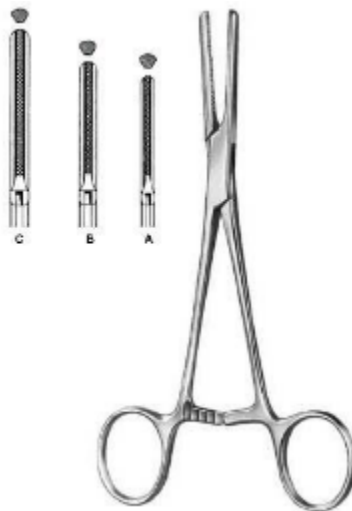

Backhaus
RI-5-705-11
Towel Clamp
11.5 cm,

Backhaus
RI-5-706-08
Towel Clamp
9 cm, 11.5 cm, 13 cm, 16 cm,

Towel & Tubing Clamps

Peers-Bertram modif.

RI-5-707-15

Towel Clamp wide jaw for tube fixation
15.5 cm,

R?der

RI-5-708-13

Towel Clamp
13.5 cm,

Lorna

RI-5-709-10

Towel Clamp fine serrated, wide jaw
9.5 cm, 13 cm,

Bernhard

RI-5-710-16

Towel Clamp
16.5 cm,

Tohoku

RI-5-711-10

Towel Clamp
10.5 cm blunt, 13.5 cm blunt, 14.5 cm,

RI-5-712-11

Towel Clamp for paper clothes
11.5 cm, 14 cm,

Towel & Tubing Clamps

Lane
RI-5-713-20
Towel Clamp
19.5 cm,

RI-5-714-06
Tube Holder for fixation of six tubes

RI-5-715-14
Tubing Clamp extra long ratchet
14 cm,

RI-5-716-16
Tubing Clamp
16.5 cm,

RI-5-717-15
Tubing Clamp
15.5 cm, 19 cm, 20.5 cm,

RI-5-718-15
Tubing Clamp with safety guard
15.5 cm, 19 cm, 20.5 cm,