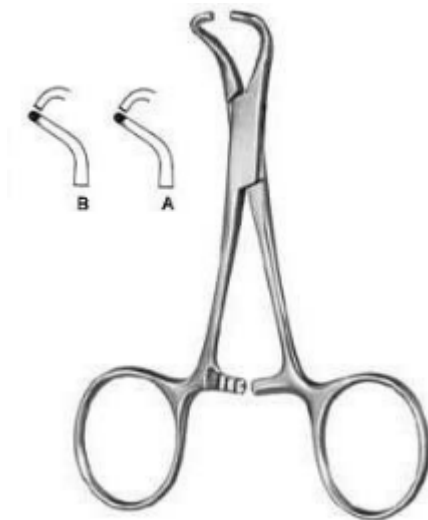

Backhaus
RI-5-705-11
Towel Clamp
11.5 cm,

Backhaus
RI-5-706-08
Towel Clamp
9 cm, 11.5 cm, 13 cm, 16 cm,

Towel & Tubing Clamps

Peers-Bertram modif.

RI-5-707-15

Towel Clamp wide jaw for tube fixation
15.5 cm,

R?der

RI-5-708-13

Towel Clamp
13.5 cm,

Lorna

RI-5-709-10

Towel Clamp fine serrated, wide jaw
9.5 cm, 13 cm,

Bernhard

RI-5-710-16

Towel Clamp
16.5 cm,

Tohoku

RI-5-711-10

Towel Clamp
10.5 cm blunt, 13.5 cm blunt, 14.5 cm,

RI-5-712-11

Towel Clamp for paper clothes
11.5 cm, 14 cm,

Towel & Tubing Clamps

Lane
RI-5-713-20
Towel Clamp
19.5 cm,

RI-5-714-06
Tube Holder for fixation of six tubes

RI-5-715-14
Tubing Clamp extra long ratchet
14 cm,

RI-5-716-16
Tubing Clamp
16.5 cm,

RI-5-717-15
Tubing Clamp
15.5 cm, 19 cm, 20.5 cm,

RI-5-718-15
Tubing Clamp with safety guard
15.5 cm, 19 cm, 20.5 cm,