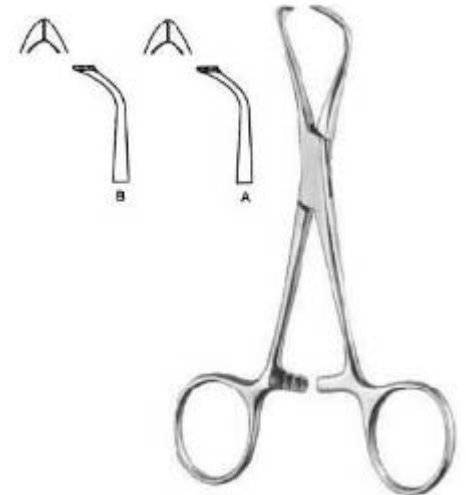

Towel & Tubing Clamps

Schaedel
RI-5-701-09
Towel Clamp sharp
9 cm,

Jones
RI-5-702-05
Towel Clamp sharp
5.5 cm, 8.5 cm,

Jones-Martin
RI-5-703-09
Towel Clamp sharp
8.5 cm,

Backhaus
RI-5-704-11
Towel Clamp
11.5 cm, 13 cm,

Backhaus
RI-5-705-11
Towel Clamp
11.5 cm,

Backhaus
RI-5-706-08
Towel Clamp
9 cm, 11.5 cm, 13 cm, 16 cm,

Towel & Tubing Clamps

Peers-Bertram modif.

RI-5-707-15

Towel Clamp wide jaw for tube fixation
15.5 cm,

R?der

RI-5-708-13

Towel Clamp
13.5 cm,

Lorna

RI-5-709-10

Towel Clamp fine serrated, wide jaw
9.5 cm, 13 cm,

Bernhard

RI-5-710-16

RI-5-714-06
Tube Holder for fixation of six tubes

RI-5-715-14
Tubing Clamp extra long ratchet
14 cm,

RI-5-716-16
Tubing Clamp
16.5 cm,

RI-5-717-15
Tubing Clamp
15.5 cm, 19 cm, 20.5 cm,

RI-5-718-15
Tubing Clamp with safety guard
15.5 cm, 19 cm, 20.5 cm,