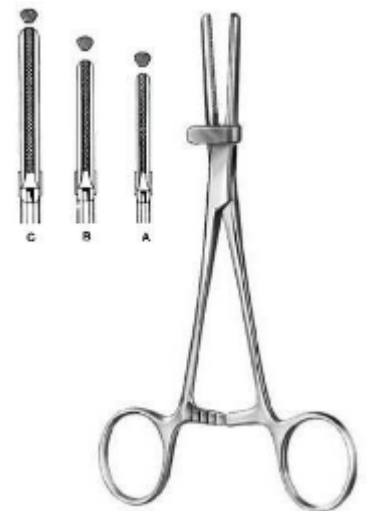

Backhaus
RI-5-705-11
Towel Clamp
11.5 cm,

Backhaus
RI-5-706-08
Towel Clamp
9 cm, 11.5 cm, 13 cm, 16 cm,

Towel & Tubing Clamps

Peers-Bertram modif.

RI-5-707-15

Towel Clamp wide jaw for tube fixation
15.5 cm,

R?der

RI-5-708-13

Towel Clamp
13.5 cm,

Lorna

RI-5-709-10

Towel Clamp fine serrated, wide jaw
9.5 cm, 13 cm,

Bernhard

RI-5-710-16

Towel Clamp
16.5 cm,

Tohoku

RI-5-711-10

Towel Clamp
10.5 cm blunt, 13.5 cm blunt, 14.5 cm,

RI-5-712-11

Towel Clamp for paper clothes
11.5 cm, 14 cm,

Towel & Tubing Clamps

Lane
RI-5-713-20
Towel Clamp
19.5 cm,

RI-5-714-06
Tube Holder for fixation of six tubes

RI-5-715-14
Tubing Clamp extra long ratchet
14 cm,

RI-5-716-16
Tubing Clamp
16.5 cm,

RI-5-717-15
Tubing Clamp
15.5 cm, 19 cm, 20.5 cm,

RI-5-718-15
Tubing Clamp with safety guard
15.5 cm, 19 cm, 20.5 cm,